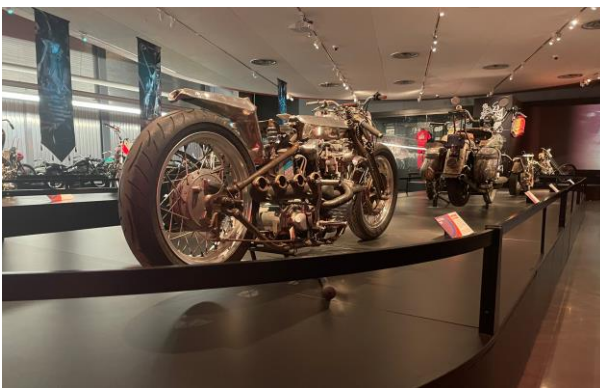

Custom Display System for Custom Bikes

Harley-Davidson Museum

Anticipating a more active rotation of temporary exhibits, the Harley-Davidson Museum asked Bluewater Studio to develop a flexible display system – a refined version of an existing system, applying lessons learned from that system, which had been in use for a number of years.

The result is a highly flexible, elegant system of platform pieces, artifact cases, monitor pedestals and rails with compatible pieces and parts that can be reconfigured for each new exhibit.

The system debuted with the exhibit “Mama Tried: Bringing it Together,” a celebration of Wisconsin’s premier custom bike show and party held every year in Milwaukee. The display system provides a custom-looking stage for the motorcycles, artifacts and videos that tell the story of this annual event.